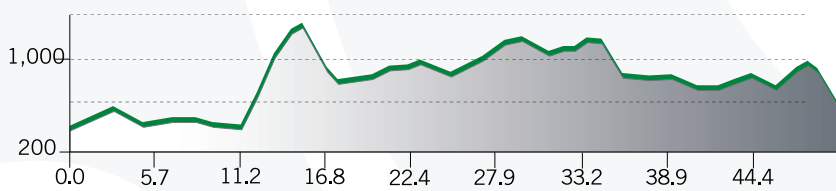

### ELEVATION (feet)

338 ft | 1273.0 ft | 2228.0 ft  
 Start Elev | Max Elev | Gain

Start/Finish  
 Lake George

Fort William  
 Henry