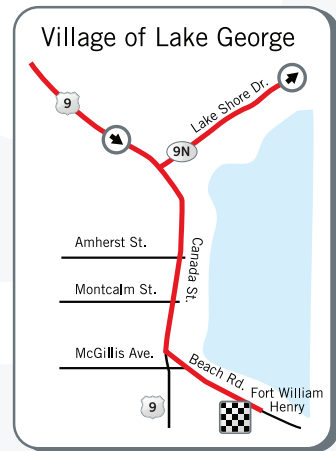

### ELEVATION (feet)

338 ft | 1273.0 ft | 2228.0 ft  
 Start Elev | Max Elev | Gain

Start/Finish  
 Lake George

Fort William  
 Henry

# CENTURION

LAKE GEORGE NEW YORK