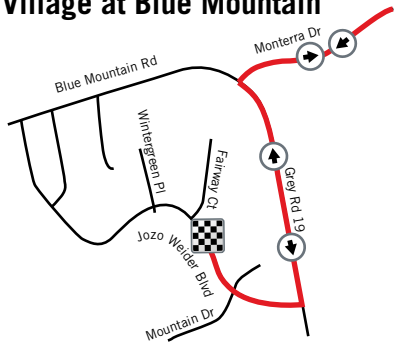

C25

Start/Finish
The Village at
Blue Mountain Resort

Georgian Bay

26

Monterra Dr

Mair Mills

Collingwood

26

Grey Road 119

Scenic
Caves Rd

Sixth St

124

24

Village at Blue Mountain

Grey Rd 19

Poplar Sideroad

Concession Road 10

Sideroad 33/34

Pretty River Valley
Provincial Park

Pretty
River Rd

Turn
Around
Point

CENTURION
THE BLUE MOUNTAINS, ONTARIO **Canada**